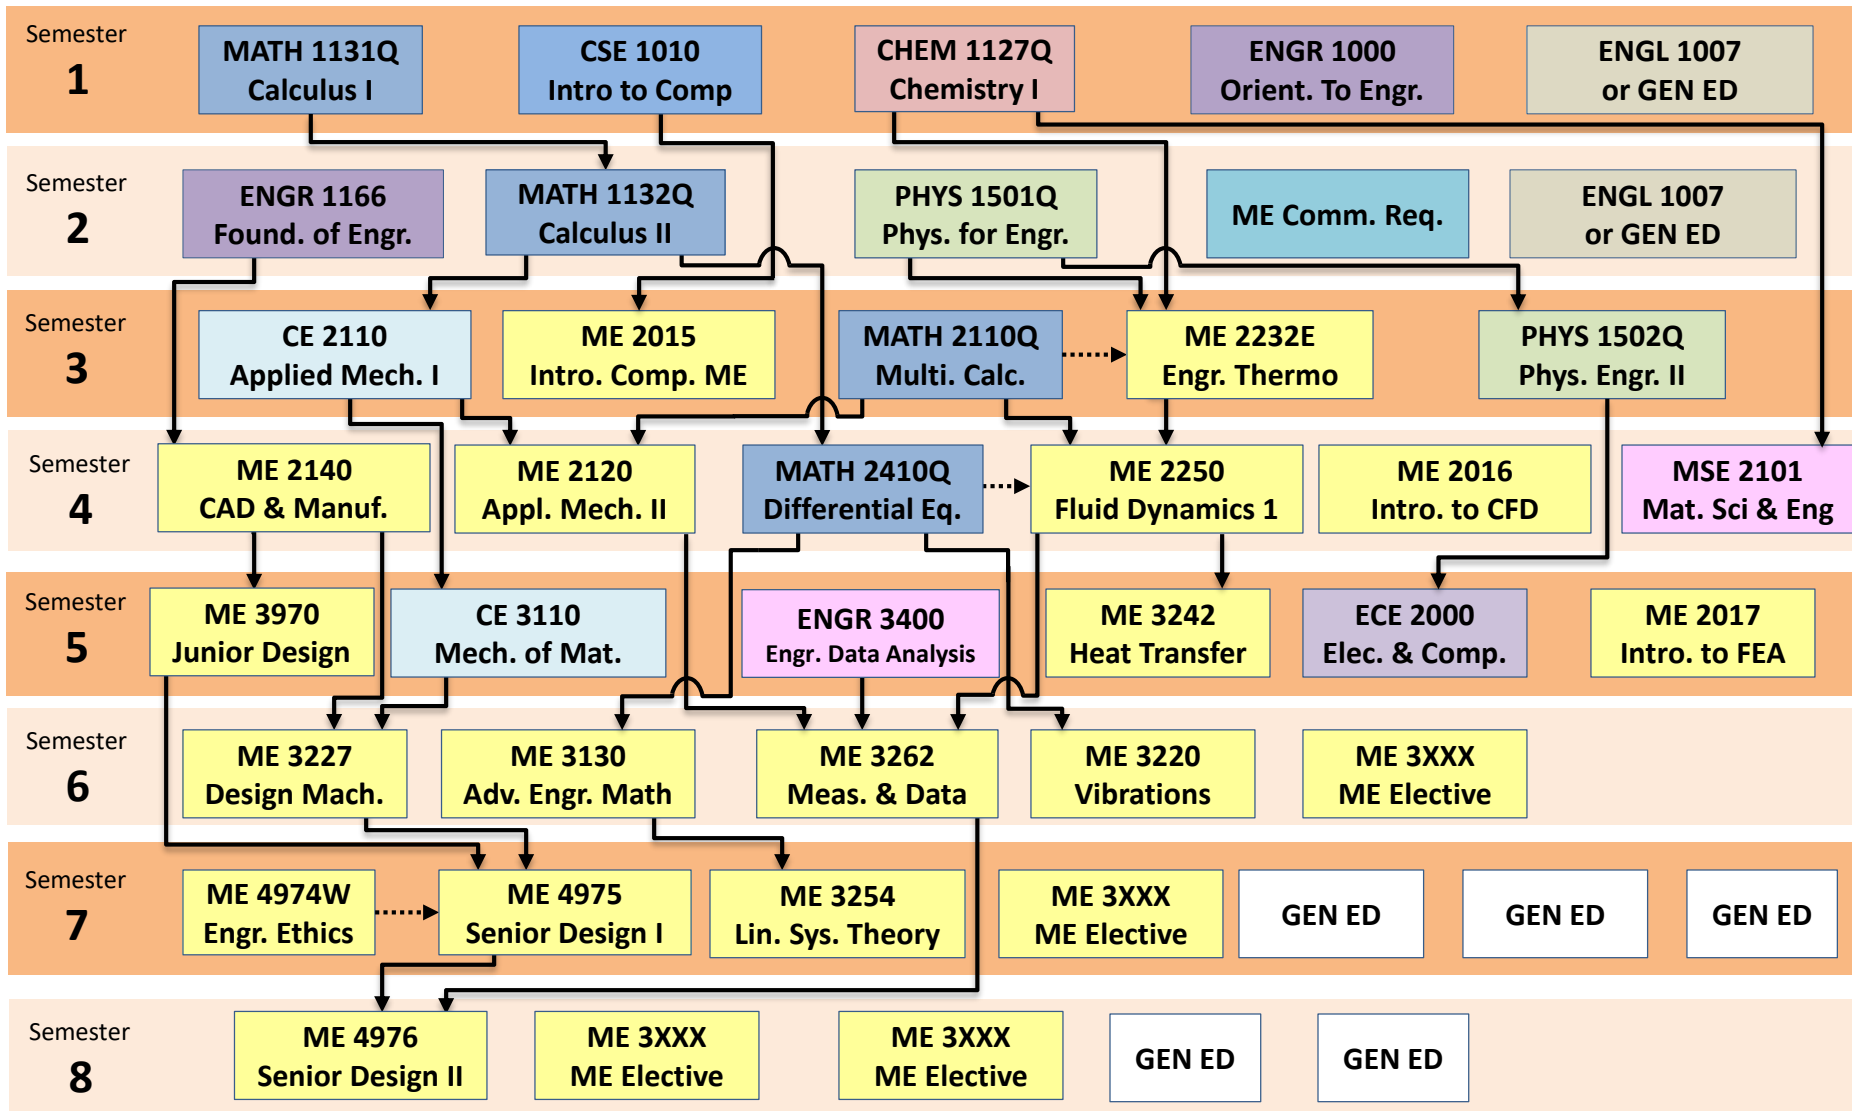

Mechanical Engineering Curriculum Map

Updated 4/20/2022

(Solid Line Down Arrows indicate Pre-Requisite ↴)

(Dotted Horizontal Arrows indicate Co-Requisite▶)

Communication Requirement

COMM 1000 or 1100 or 2100

You must meet with your academic advisor at least once every semester to ensure you are making satisfactory progress towards your degree.